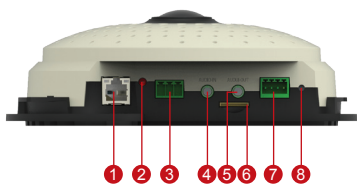

## 10MP Indoor Fisheye Dome with D/N, Basic WDR, Fixed lens

- 10 Megapixel
- Day & Night
- Hemispheric Fisheye Lens with f1.37mm/ F2.0
- Basic WDR (65.2 dB)
- 6 fps at 3648 x 2736

### PHOTO INDICATION

- |                          |                       |
|--------------------------|-----------------------|
| ① Ethernet Port          | ⑤ Audio output        |
| ② Power LED              | ⑥ MicroSDHC Card Slot |
| ③ Digital Input & Output | ⑦ DC 12V Power Input  |
| ④ Audio Input            | ⑧ Reset Button        |

**• Lens**

Focal Length / Aperture	Fixed (Fisheye lens), f1.37 mm / F2.0
Iris	Fixed iris
Focus	Fixed Focus
Mount Type	Board Mount
Horizontal Viewing Angle	180°

**• Video**

Compression	H.264, MJPEG
Maximum Frame Rate vs. Resolution	6 fps at 3648 x 2736; 6 fps at 2592 x 1944; 6 fps at 2048 x 1536; 6 fps at 640 x 480; 6 fps 320 x 240
Mode	Fisheye view, 180° /360° Panorama, ePTZ
Multi-Streaming	Simultaneous dual streams based on two configurations
Bit Rate	28 Kbps - 6 Mbps (per stream)
Bit Rate Mode	Constant, Variable
Image Enhancement	Basic WDR (65.2 dB); White balance: automatic, hold and manual; Brightness; Contrast; Sharpness (auto); Automatic gain control; Digital noise reduction; Flickerless
Privacy Mask	4 configurable regions
Text Overlay	User defined text on video
Image Orientation	Image flip and mirror

**• Interface**

Digital Input	1, terminal block
Digital Output	1, terminal block
Local Storage	MicroSDHC memory card slot (card not included)

**• General**

Power Source / Consumption	PoE Class 2 (IEEE 802.3af) / 4 W; DC 12V / 3.4 W
Weight	342 g (0.75 lb)
Dimensions (Ø x H)	150mm x 47mm (5.91" x 1.83")
Mount Type	Surface, Pendant, Wall, Corner, Pole, Flush, Gang Box
Starting Temperature	-10 °C - 50°C (14°F - 122°F)
Operating Temperature	-10 °C - 50°C (14°F - 122°F)
Operating Humidity	10% ~ 85% RH
Approvals	CE (EN 55022 Class B, EN 55024), FCC (Part15 Subpart B Class B)