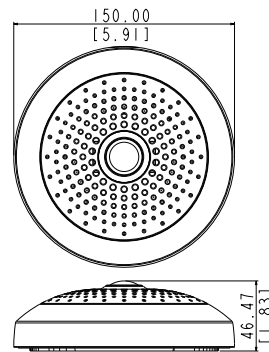

## 10MP Indoor Fisheye Dome with D/N, Basic WDR, Fixed lens

- 10 Megapixel
- Day & Night
- Hemispheric Fisheye Lens with f1.37mm/ F2.0
- Basic WDR (65.2 dB)
- 6 fps at 3648 x 2736

### PHOTO INDICATION

- |                          |                       |
|--------------------------|-----------------------|
| ① Ethernet Port          | ⑤ Audio output        |
| ② Power LED              | ⑥ MicroSDHC Card Slot |
| ③ Digital Input & Output | ⑦ DC 12V Power Input  |
| ④ Audio Input            | ⑧ Reset Button        |

### DIMENSION DIAGRAM

Unit: mm [inch]